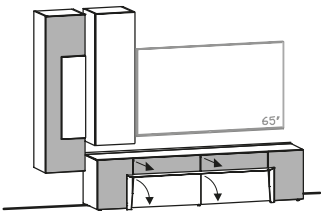

Suggestion 157 W/D/H in cm: 256 / 44,6 / 194

Cover panel	Wood panel		Glass panel	
Glass colour	Firneis dark	Firneis white	Firneis dark	Firneis white
Article number as illustrated	TEV157-L-D-H	TEV157-L-W-H	TEV157-L-D-D	TEV157-L-W-W
Article number mirror-inverted	TEV157-R-D-H	TEV157-R-W-H	TEV157-R-D-D	TEV157-R-W-W
oak SG or ER *				
Surcharge for cable hole (TE-D)				
Surcharge for lighting with switch (TE-W20)				
Surcharge for lighting with radio and dimmer (TE-F20)				
Surcharge drawer 70 instead of flap (TE-SH70)*				
Suggestion (illustrated) consisting of:	1x TEL20H 1x TEHE45-L 1x TEHE42-L	Lowboard 208/51, 2 doors, 2 drawers, 2 wooden flaps Wall unit 64/128, 1-door, door mounted on left Wall unit 64/128, 1 wooden door, door mounted on left