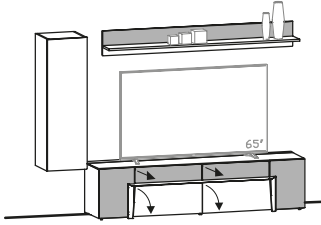

Suggestion 143 W/D/H in cm: 256 / 44,6 / 178

Cover panel	Wood panel		Glass panel	
Glass colour	Firneis dark	Firneis white	Firneis dark	Firneis white
Article number as illustrated	TEV143-L-D-H	TEV143-L-W-H	TEV143-L-D-D	TEV143-L-W-W
Article number mirror-inverted	TEV143-R-D-H	TEV143-R-W-H	TEV143-R-D-D	TEV143-R-W-W
oak SG or ER *				
Surcharge for cable hole (TE-D)				
Surcharge for lighting with switch (TE-W20, TE-WB19)				
Surcharge for lighting with radio and dimmer (TE-F20, TE-FB19)				
Surcharge drawer 70 instead of flap (TE-SH70)*				
Suggestion (illustrated) consisting of:	1x TEL20H 1x TEHE42-L 1x TEWB19	Lowboard 208/51, 2 doors, 2 drawers, 2 wooden flaps Wall unit 64/128, 1 wooden door, door mounted on left Wall shelf 192