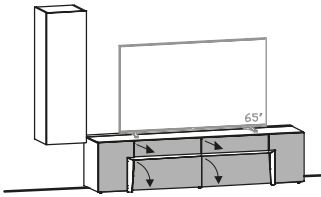

Suggestion 150 W/D/H in cm: 256 / 44,6 / 178

Cover panel	Wood panel		Glass panel	
Glass colour	Firneis dark	Firneis white	Firneis dark	Firneis white
Article number as illustrated	TEV150-L-D-H	TEV150-L-W-H	TEV150-L-D-D	TEV150-L-W-W
Article number mirror-inverted	TEV150-R-D-H	TEV150-R-W-H	TEV150-R-D-D	TEV150-R-W-W
oak SG or ER *				
Surcharge for cable hole (TE-D)				
Surcharge for lighting with switch (TE-W20)				
Surcharge for lighting with radio and dimmer (TE-F20)				
Surcharge drawer 70 instead of flap (TE-SH70)*				
Suggestion (illustrated) consisting of:	1x TEL20A 1x TEHE42-L	Lowboard 208/51, 2 doors, 2 drawers, 2 flaps Wall unit 64/128, 1 wooden door, door mounted on left