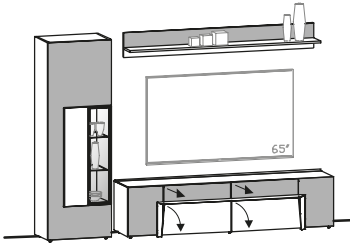

Suggestion 220 W/D/H in cm: 288 / 44,6 / 194

Cover panel	Wood panel		Glass panel	
Glass colour	Firneis dark	Firneis white	Firneis dark	Firneis white
Article number as illustrated	TEV220-L-D-H	TEV220-L-W-H	TEV220-L-D-D	TEV220-L-W-W
Article number mirror-inverted	TEV220-R-D-H	TEV220-R-W-H	TEV220-R-D-D	TEV220-R-W-W
oak SG or ER *				
Surcharge for cable hole (TE-D)				
Surcharge for lighting with switch (TE-W20, TE-W3, TE-WB19)				
Surcharge for lighting with radio and dimmer (TE-F20, TE-F3, TE-FB19)				
Surcharge for lighting + glass back panel with switch (TE-W20, TE-RWV64, TE-WB19)				
Surcharge for lighting + glass back panel with radio (TE-F20, TE-RFV64, TE-FB19)				
Surcharge drawer 70 instead of flap (TE-SH70)*				
Suggestion (illustrated) consisting of:				
	1x TEL20H	Lowboard 208/51, 2 doors, 2 drawers, 2 wooden flaps		
	1x TEV64H-L	Glass cabinet 64, 1 door, door mounted on left		
	1x TEWB19	Wall shelf 192