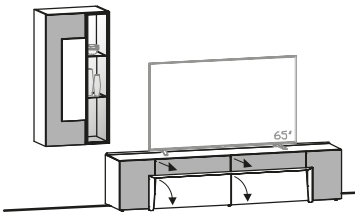

Suggestion 230 W/D/H in cm: 296 / 44,6 / 194

Cover panel	Wood panel		Glass panel	
Glass colour	Firneis dark	Firneis white	Firneis dark	Firneis white
Article number as illustrated	TEV230-L-D-H	TEV230-L-W-H	TEV230-L-D-D	TEV230-L-W-W
Article number mirror-inverted	TEV230-R-D-H	TEV230-R-W-H	TEV230-R-D-D	TEV230-R-W-W
oak SG or ER *				
Surcharge for cable hole (TE-D)				
Surcharge for lighting with switch (TE-W22, TE-W3)				
Surcharge for lighting with radio and dimmer (TE-F22, TE-F3)				
Surcharge for lighting + glass back panel with switch (TE-W22, TE-RWHE62)				
Surcharge for lighting + glass back panel with radio (TE-F22, TE-RFHE62)				
Surcharge drawer 78 instead of flap (TE-SH78)*				
Suggestion (illustrated) consisting of:				
	1x TEL22H	Lowboard 224/51, 2 doors, 2 drawers, 2 wooden flaps		
	1x TEHE62G-L	Wall unit 64/128, 1 door, door mounted on left