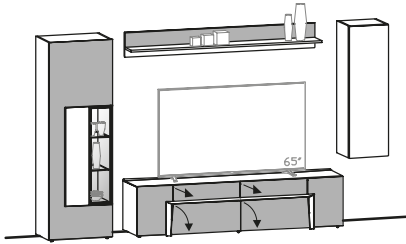

Suggestion 311

W/D/H in cm: 344 / 44,6 / 194

Cover panel	Wood panel		Glass panel	
	Firneis dark	Firneis white	Firneis dark	Firneis white
Glass colour				
Article number as illustrated	TEV311-L-D-H	TEV311-L-W-H	TEV311-L-D-D	TEV311-L-W-W
Article number mirror-inverted	TEV311-R-D-H	TEV311-R-W-H	TEV311-R-D-D	TEV311-R-W-W
oak SG or ER *				
Surcharge for cable hole (TE-D)				
Surcharge for lighting with switch (TE-W20, TE-W3, TE-WB19)				
Surcharge for lighting with radio and dimmer (TE-F20, TE-F3, TE-FB19)				
Surcharge for lighting + glass back panel with switch (TE-W20, TE-RWV64, TE-WB19)				
Surcharge for lighting + glass back panel with radio (TE-F20, TE-RFV64, TE-FB19)				
Surcharge drawer 70 instead of flap (TE-SH70)*				
Suggestion (illustrated) consisting of:	1x TEL20A 1x TEV64H-L 1x TEHE42-R 1x TEWB19	Lowboard 208/51, 2 doors, 2 drawers, 2 flaps Glass cabinet 64, 1 door, door mounted on left Wall unit 64/128, 1 wooden door, door mounted on right Wall shelf 192