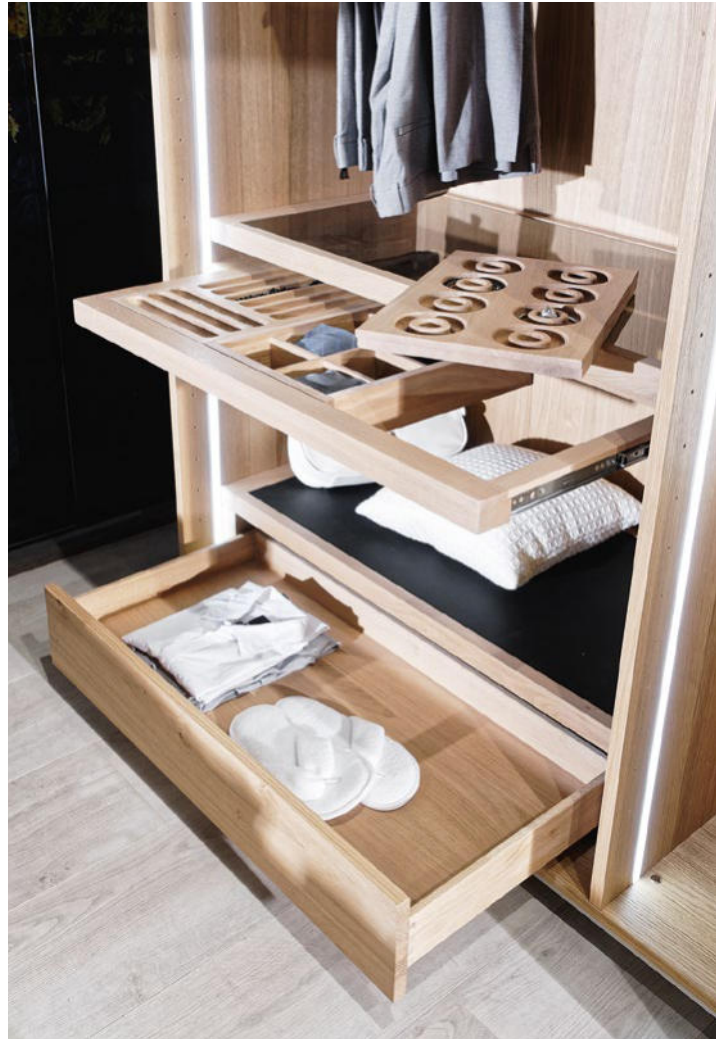

Wood from sustaining sources

Furniture – pure and genuine

Oak

Wooden furniture for a pleasant atmosphere

Wood stores moisture ...

and releases it again.

ALL VOGLAUER MODELS

LIVING / DINNING