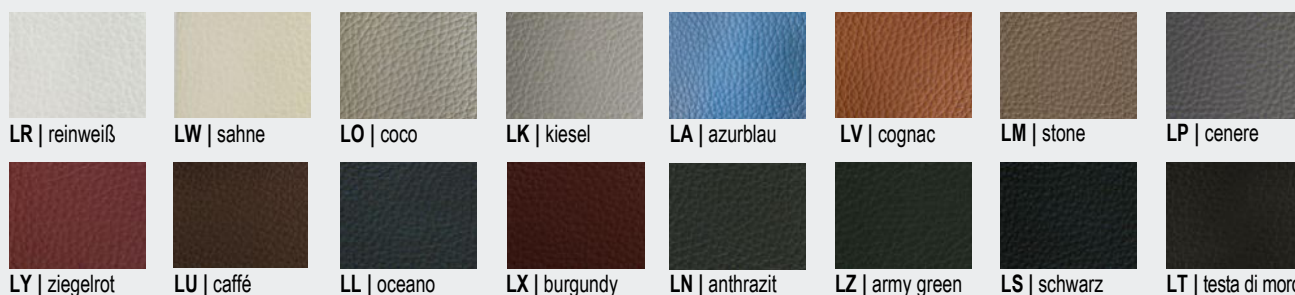

GLASS/FRONT montegrey:

M-PM | Glass panel

M-PH | Wood panel

GLASS/FRONT optiwhite:

O-PO | Glass panel

O-PH | Wood panel

LIGHTING:

Lighting wireless switch

Lighting with switch

COVER MATERIALS:

(please specify code and colour designation)

LEATHER MONTAN:

LODEN:

VINTAGE:

CURL:

CB | black