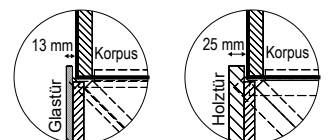

Important planning information:

- To ensure proper fulfilment of the contract, all structural conditions, obstructions, dimensions and loads must be identified when ascertaining what is required.
- Identify the preliminary electrical work that is required for wiring and for connecting appliances (freely suspended lighting systems require surface-mounted or concealed cable ducting solutions). Each illuminated element has a separate mains power cable (approx. 2.5 m) with EURO plug. The mains power connection for lighting (socket, cable outlet) can be provided in the entire rear panel area of cabinet furniture (rear-panel clearance approx. 23 mm).
- Door hinges are nickel-plated and adjustable in 3 directions. However, for exact door fit, it is essential for furniture to be standing on a level and even floor; unevenness can be corrected with the furniture wedges provided.
- All units with hinged doors can only be installed with a clearance from the wall (as shown in the drawing) on the hinge side because as a result of the way in which they are designed, the doors protrude to the side on opening them.
- All dimensions stated in the product guide are theoretical approximate dimensions and may diverge from actual dimensions, especially as a result of cumulative tolerances. Handle or other insignificant component projections are not included in the overall dimensions.

Installing furniture

On account of the large doors and fully extending drawers, free-standing elements must also be fixed to the wall to prevent them from tipping forward. VOGLAUER supplies the appropriate mounting accessories for solid brickwork or masonry. For stud walls, specialist fitters must obtain suitable wall plugs screws themselves. VOGLAUER assumes no liability for installation!

All furniture is assembled and customised by VOGLAUER at the factory. Bulky furniture can be dismantled for assembly purposes or is delivered in disassembled form. VOGLAUER supplies assembly drawings for furniture that is not assembled.

VOGLAUER furniture quality certificate:

When buying VOGLAUER furniture, the VOGLAUER Furniture Quality Pass is handed over (online download: www.voglauder.com). A comprehensive documentation specifying the 5-year warranty and containing many important information such as instructions for use and care.