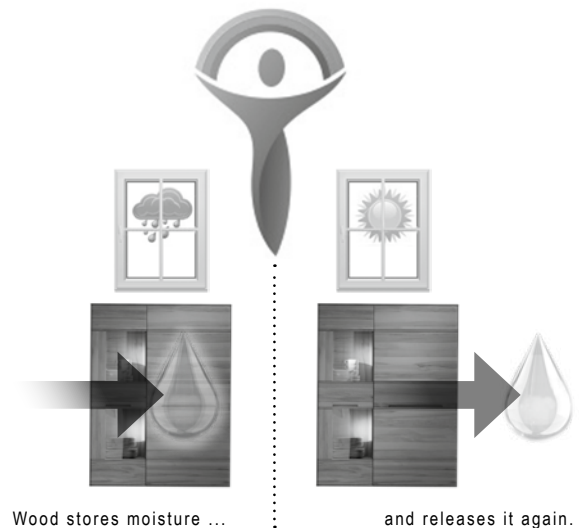

Wooden furniture for a pleasant atmosphere