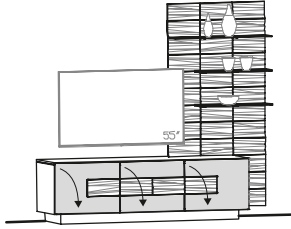

Suggestion 116	W/D/H in cm: 224 / 55,2 / 201,6	Cover panel	Glass panel		Wood panel	
			montegrey	optiwhite	montegrey	optiwhite
		Glass colour	montegrey	optiwhite	montegrey	optiwhite
		Article number as illustrated	NV116-M-L-PM	NV116-O-L-PO	NV116-M-L-PH	NV116-O-L-PH
		Article number mirror-inverted	NV116-M-R-PM	NV116-O-R-PO	NV116-M-R-PH	NV116-O-R-PH
		Surcharge cable management (N-K)				
		Surcharge for lighting with switch (N-LSWP5)				
		Surcharge for lighting with radio and dimmer (N-LFWP5)				
		Surcharge drawer 64 for lowboard (NLS)				
		Suggestion (illustrated) consisting of:	1x NLH19U 1x NWP5-L	Lowboard 192/58, 3 glass flaps Wall panel 96/192 with slotting, 3 glass shelves, LH version