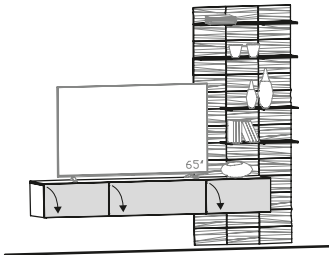

Suggestion 122	W/D/H in cm: 256 / 41,4 / 227,5	Cover panel	Glass panel		Wood panel	
			montegrey	optiwhite	montegrey	optiwhite
		Glass colour	montegrey	optiwhite	montegrey	optiwhite
		Article number as illustrated	NV122-M-L-PM	NV122-O-L-PO	NV122-M-L-PH	NV122-O-L-PH
		Article number mirror-inverted	NV122-M-R-PM	NV122-O-R-PO	NV122-M-R-PH	NV122-O-R-PH
		Surcharge cable duct (N-D)		--		
		Surcharge for lighting with switch (N-LSWP6)				
		Surcharge for lighting with radio and dimmer (N-LFWP6)				
		Surcharge drawer 64 instead of flap for wall unit bottom (NHUS)				
		Surcharge drawer 96 instead of flap for wall unit bottom (NHUS9)				
		Suggestion (illustrated) consisting of:	1x NHU22GGG 1x NWP6-L	Wall unit bottom 224, 3 glass flaps Wall panel 96/224 with slotting, 4 glass shelves, LH version