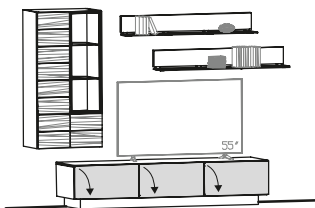

Suggestion 128	W/D/H in cm: 256 / 54,1 / 18,6	Cover panel	Glass panel		Wood panel	
			montegrey	optiwhite	montegrey	optiwhite
		Glass colour	montegrey	optiwhite	montegrey	optiwhite
		Article number as illustrated	NV128-M-L-PM	NV128-O-L-PO	NV128-M-L-PH	NV128-O-L-PH
		Article number mirror-inverted	NV128-M-R-PM	NV128-O-R-PO	NV128-M-R-PH	NV128-O-R-PH
		Surcharge cable management (N-K)				
		Surcharge for glass rear panel (N-R3)				
		Surcharge for lighting with switch (N-LS3H, 2x N-LS12)				
		Surcharge for lighting with radio and dimmer (N-LF3H, 2x N-LF12)				
		Surcharge drawer 64 for lowboard (NLS)				
		Suggestion (illustrated) consisting of:	1x NLGGG 1x NHE64-L 1x NWB12 1x NWB12	Lowboard with 3 glass flaps 192 cm Wall unit 64/128, 1-door, door mounted on left Wall shelf 128 Wall shelf 128