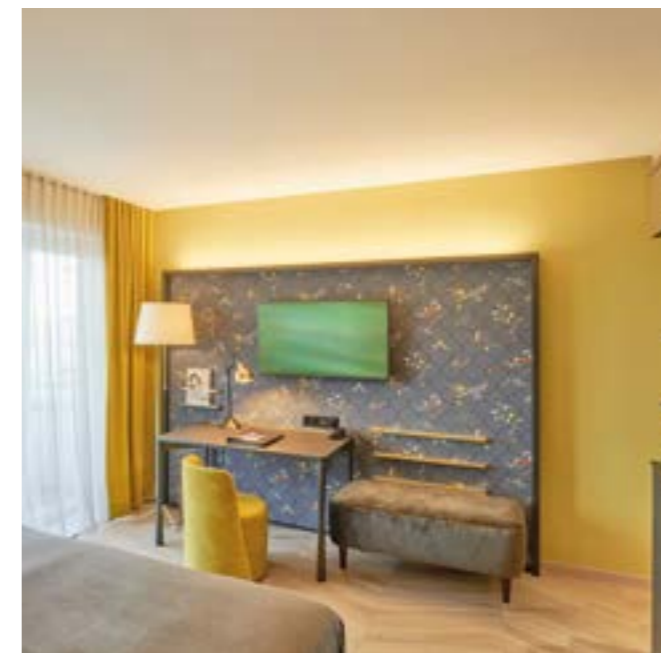

Sorell Hotel Seefeld

STADT- & BUSINESSHOTEL
CITY & BUSINESS HOTEL

LAND / COUNTRY
Zürich, Schweiz / Switzerland

INNENARCHITEKT / INTERIOR DESIGNER
ArchStudio Architekten AG, Zürich

LEISTUNGSUMFANG / SERVICES PROVIDED
Innenausstattung von 65 Zimmern in zwei Etappen / Two-phase interior furnishing of 65 guest rooms

www.sorellhotels.com

Abbruch & Demontage
Demolition & dismantling

Trockenbau
Drywalling

Badezimmer
Bathroom

Inneneinrichtung / Möbel
Interior fit-out / Furniture

Boden, Wand & Decke
Floor, wall & ceiling

Haus- & Elektrotechnik
Building & electrical service

Beleuchtung
Lighting

Textilausstattung
Fabrics

” Die Anforderungen an die Interieur-Elemente im Art-déco-Look konnten dank jahrelanger Erfahrung perfekt erfüllt werden. Für die Zimmer im Dachgeschoss mit Dachschrägen erfolgte die Produktion der Innenausbauten individuell.

Thanks to its many years of experience,VOGLAUER HOTEL CONCEPT was able to fully satisfy the requirements for Art Deco-style interior fittings. For the loft rooms with pitched ceilings, bespoke interior fittings were manufactured.

VOGLAUER Projektmanagement