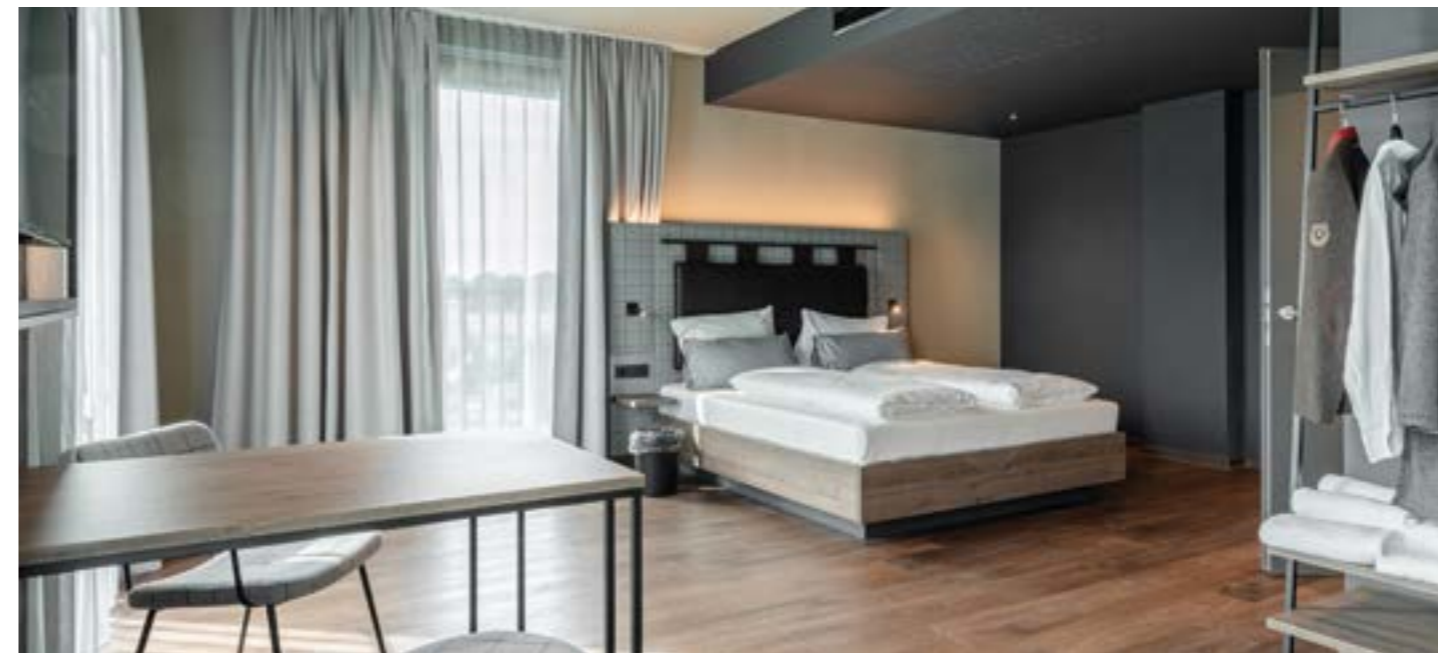

★★★

FreshSuites & Bar

**BUSINESSHOTEL
BUSINESSHOTEL**

LAND / COUNTRY
Dachau, Deutschland / Germany

INNENARCHITEKT / INTERIOR DESIGNER
VOGLAUER HOTEL CONCEPT

LEISTUNGSUMFANG / SERVICES PROVIDED

Planung und Innenausstattung von 199 Zimmern & Apartments inkl. Küchen sowie Rezeption, Empfangshalle, Backoffice, Büro, Lounge- und Barbereich inkl. Schanktechnik, Co-Working-, Buffet-, Bistro-, Seminar-, Fitness- und Foyerbereich / Planning and interior fit-out for 199 rooms & apartments including kitchens as well as reception, entrance hall, back office, office, lounge and bar area including dispensing equipment, co-working space, buffet area, bistro, seminar room, fitness room and foyer area

www.freshsuits.de

Abbruch & Demontage
Demolition & dismantling

Trockenbau
Drywalling

Badezimmer
Bathroom

Inneneinrichtung / Möbel
Interior fit-out / Furniture

Boden, Wand & Decke
Floor, wall & ceiling

Haus- & Elektrotechnik
Building & electrical service

Beleuchtung
Lighting

Textilausstattung
Fabrics

” Für den öffentlichen Bereich wurde ein offenes Raumprogramm mit fließenden Übergängen geschaffen. Das Wechselspiel zwischen offenen und geschlossenen Elementen kombiniert mit verschiedenen Materialien und Möblierungen schafft den Boutique Stil. In den Zimmern und Apartments ist der Industrial Style beheimatet. Materialien in Wildeiche und warmen Grautönen wurden bei dem filigranen, luftigen Mobiliar verwendet.

An open-plan design with flowing transitions was created for the public area. The interplay between open and closed elements in combination with a variety of materials and furnishings creates a boutique style. The guest rooms and apartments are decorated in an industrial style. The filigree, airy furniture is made of materials such as wild oak in warm grey tones.

VOGLAUER Interior Designer