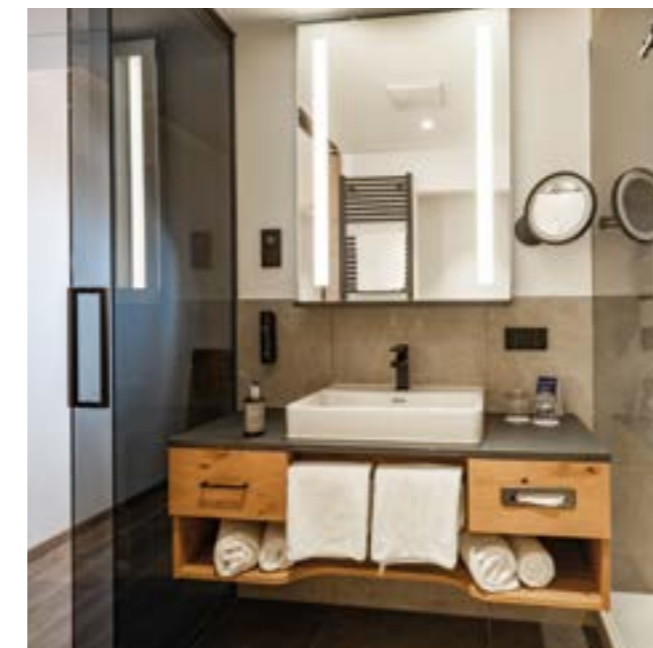

★★★★★

Alpenhof

Wellnesshotel
Wellness hotel

LAND / COUNTRY

Schönau am Königssee, Deutschland / Germany

INNENARCHITEKT / INTERIOR DESIGNER

VOGLAUER HOTEL CONCEPT

LEISTUNGSUMFANG / SERVICES PROVIDED

Renovierung von 15 Zimmern und Fluren bei laufendem Hotelbetrieb/ Renovation of 15 rooms and corridors while the hotel was operating as normal

www.alpenhof.de

Abbruch & Demontage
Demolition & dismantling

Trockenbau
Drywalling

Badezimmer
Bathroom

Inneneinrichtung / Möbel
Interior fit-out / Furniture

Boden, Wand & Decke
Floor, wall & ceiling

Haus- & Elektrotechnik
Building & electrical service

Beleuchtung
Lighting

Textilausstattung
Fabrics

„Die Zusammenarbeit war vom ersten Kontakt, über die Materialauswahl, Planung, Umsetzung bis zur Fertigstellung zu jeder Zeit harmonisch. Das modern-alpine Design hat die Erwartungen unserer Gäste erfüllt und die Zimmer sind der „Renner“. Auch kleine Nachbesserungen, welche nie ausbleiben, wurden zu unserer vollsten Zufriedenheit abgewickelt. Das nächste Projekt ist in greifbarer Nähe – gerne wieder!“

Our collaboration with Voglauer was professional and harmonious throughout, from initial contact to material selection, planning, implementation and completion. Our guests have responded very positively to the modern Alpine design and the rooms are proving very popular. Even the minor adjustments that were necessary were handled to our complete satisfaction. We have another project in the pipeline. We would gladly work with them again.

Stefan Zapletal, Inhaber / Owner