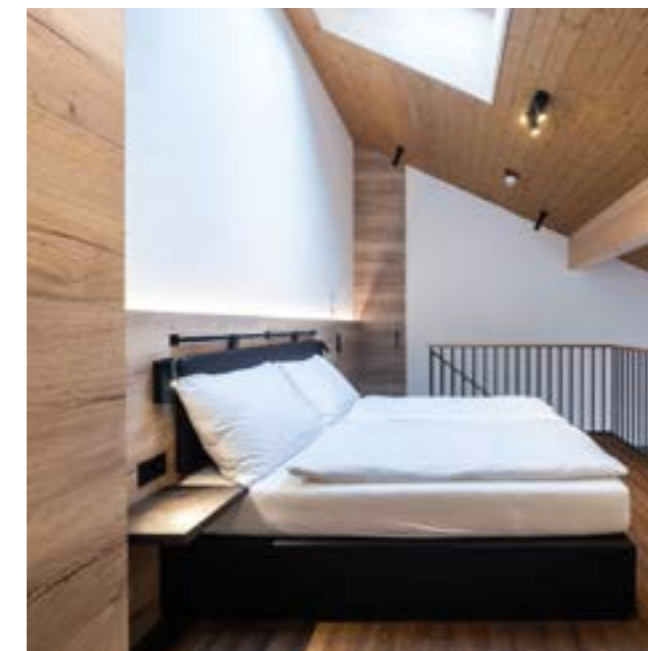

Abbruch & Demontage
Demolition & dismantling

Trockenbau
Drywalling

Badezimmer
Bathroom

Inneneinrichtung / Möbel
Interior fit-out / Furniture

Boden, Wand & Decke
Floor, wall & ceiling

Haus- & Elektrotechnik
Building & electrical service

Beleuchtung
Lighting

Textilausstattung
Fabrics

HOTELKRONE