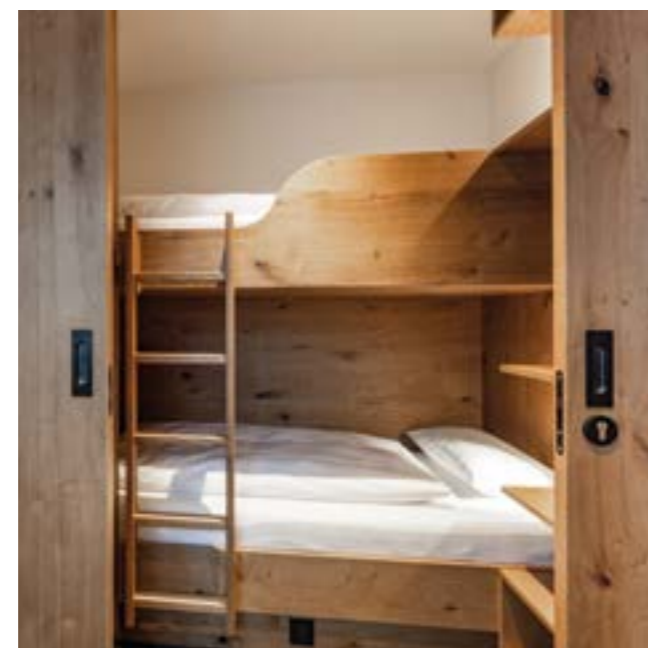

★★★★★

Alpenhof

Wellnesshotel
Wellness hotel

LAND / COUNTRY

Schönau am Königssee, Deutschland / Germany

INNENARCHITEKT / INTERIOR DESIGNER

VOGLAUER HOTEL CONCEPT

LEISTUNGSUMFANG / SERVICES PROVIDED

Renovierung von 15 Zimmern und Fluren bei laufendem Hotelbetrieb/ Renovation of 15 rooms and corridors while the hotel was operating as normal

www.alpenhof.de

Abbruch & Demontage
Demolition & dismantling

Trockenbau
Drywalling

Badezimmer
Bathroom

Inneneinrichtung / Möbel
Interior fit-out / Furniture

Boden, Wand & Decke
Floor, wall & ceiling

Haus- & Elektrotechnik
Building & electrical service

Beleuchtung
Lighting

Textilausstattung
Fabrics

„Die Zusammenarbeit war vom ersten Kontakt, über die Materialauswahl, Planung, Umsetzung bis zur Fertigstellung zu jeder Zeit harmonisch. Das modern-alpine Design hat die Erwartungen unserer Gäste erfüllt und die Zimmer sind der „Renner“. Auch kleine Nachbesserungen, welche nie ausbleiben, wurden zu unserer vollsten Zufriedenheit abgewickelt. Das nächste Projekt ist in greifbarer Nähe – gerne wieder!“

Our collaboration with Voglauer was professional and harmonious throughout, from initial contact to material selection, planning, implementation and completion. Our guests have responded very positively to the modern Alpine design and the rooms are proving very popular. Even the minor adjustments that were necessary were handled to our complete satisfaction. We have another project in the pipeline. We would gladly work with them again.

Stefan Zapletal, Inhaber / Owner