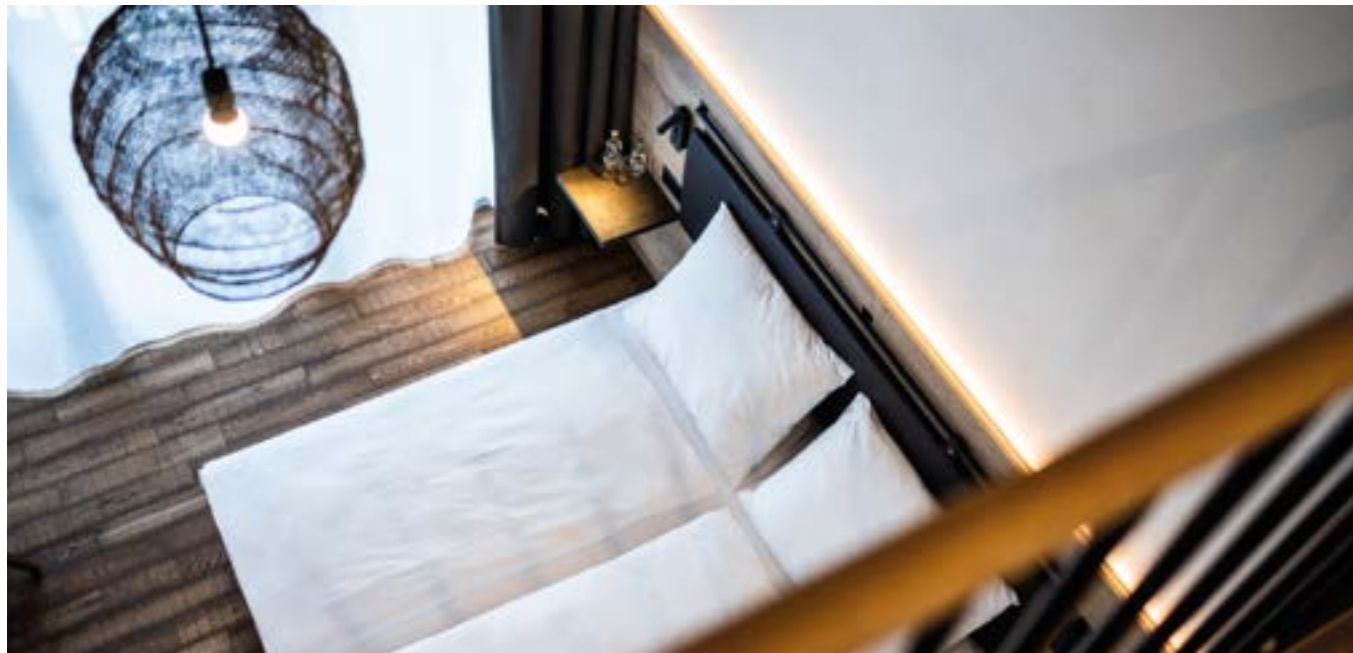

Abbruch & Demontage
Demolition & dismantling

Trockenbau
Drywalling

Badezimmer
Bathroom

Inneneinrichtung / Möbel
Interior fit-out / Furniture

Boden, Wand & Decke
Floor, wall & ceiling

Haus- & Elektrotechnik
Building & electrical service

Beleuchtung
Lighting

Textilausstattung
Fabrics

HOTELKRONE