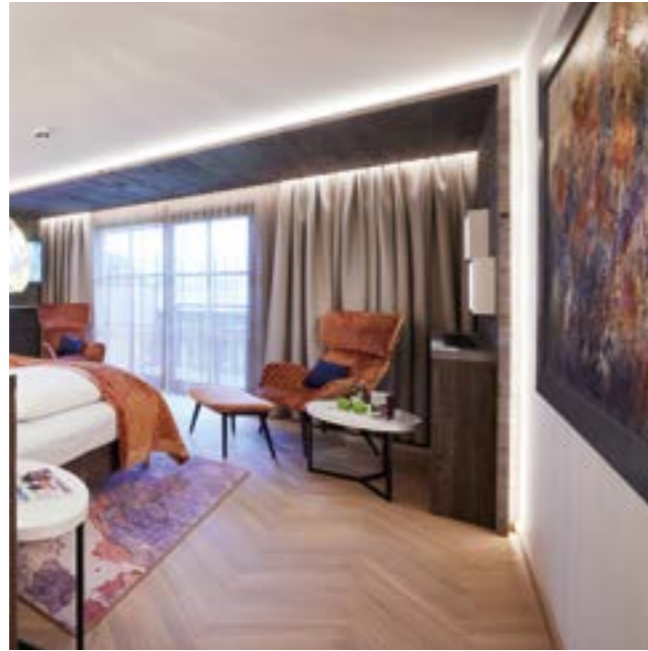

”VOGLAUER HOTEL CONCEPT ist authentisch. Sie wissen, was der Kunde möchte, was schlussendlich der Gast möchte. Und um das geht es letztlich, dass das Resultat vom Gast angenommen wird.

VOGLAUER HOTEL CONCEPT is authentic. They know what the customer wants, and ultimately what the guest wants. And that's really what's most important – that the result is enjoyed by the guest.

Erhard Thurm, Inhaber / Owner

★★★★★

Das Rübezahl

Wellnesshotel
Wellnesshotel

LAND / COUNTRY
Schwangau, Deutschland / Germany

INNENARCHITEKT / INTERIOR DESIGNER
VOGLAUER HOTEL CONCEPT

LEISTUNGSUMFANG / SERVICES PROVIDED
Planung und Innenausbau als Generalunternehmer von 16 Zimmern, 12 Suiten und 6 Prinzensuiten sowie Rezeption, Bar und Wellnessbereich / General contractor services for the planning and interior fit-out of 16 rooms, 12 suites and 6 prince suites as well as the reception, bar and wellness area

www.hotelruebezahl.de