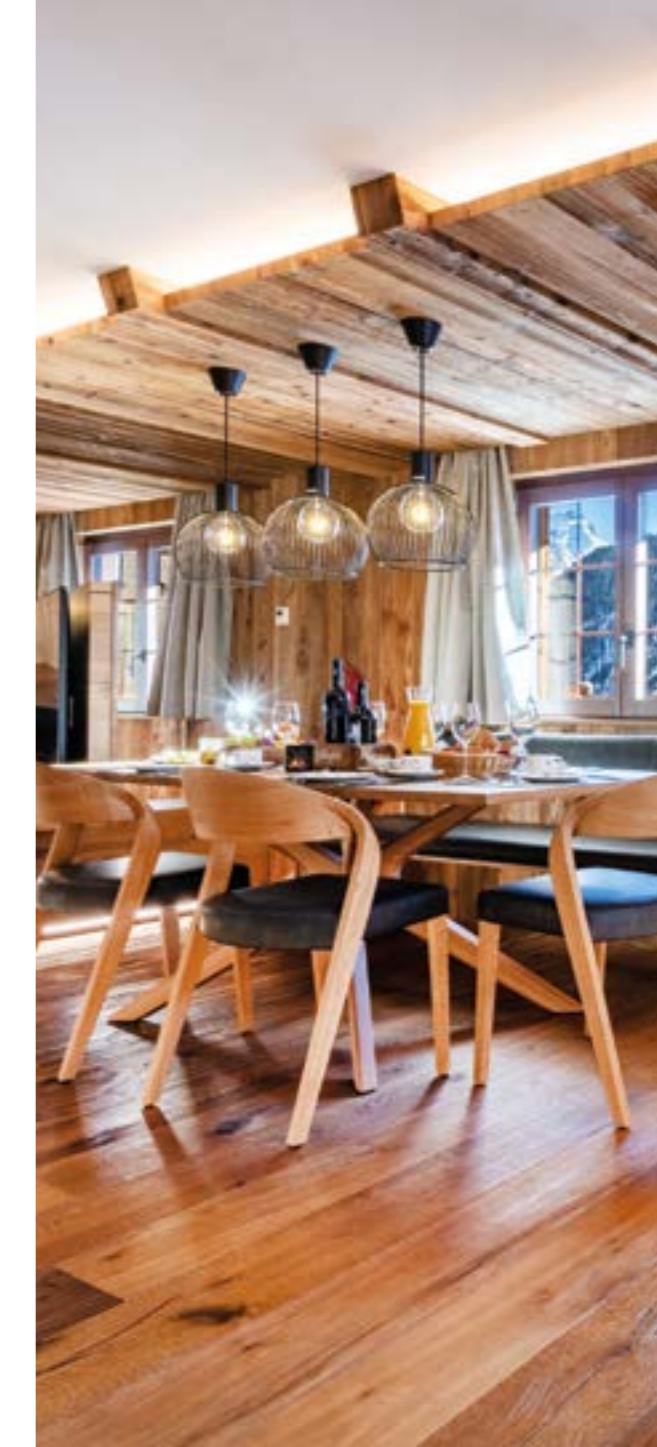

” Die Planung zeichnet sich durch klare Raumzonierung aus. Sonnenverbranntes Altholz findet man unter anderem an der Wand und Decke. Besonders hervorzuheben ist der Grafikdruck des Bergpanoramas auf weiterer Holzverkleidung hinter dem Couch-Bereich.

The design is characterised by clear spatial zoning. Sunburned reclaimed wood can be found on the wall and ceiling, as well as in other places. The graphic print of the mountain panorama on further wooden panelling behind the sofa is a particular stand-out feature.

VOGLAUER Interior Designer

★★★★

Silvana Mountain Hotel

FERIENHOTEL
LEISURE HOTEL

LAND / COUNTRY
Zermatt, Schweiz / Switzerland

INNENARCHITEKT / INTERIOR DESIGNER
VOGLAUER HOTEL CONCEPT

LEISTUNGSUMFANG / SERVICES PROVIDED
Planung und Innenausstattung von einem Chalet / Planning and interior furnishing of a chalet

www.hotelsilvana.ch