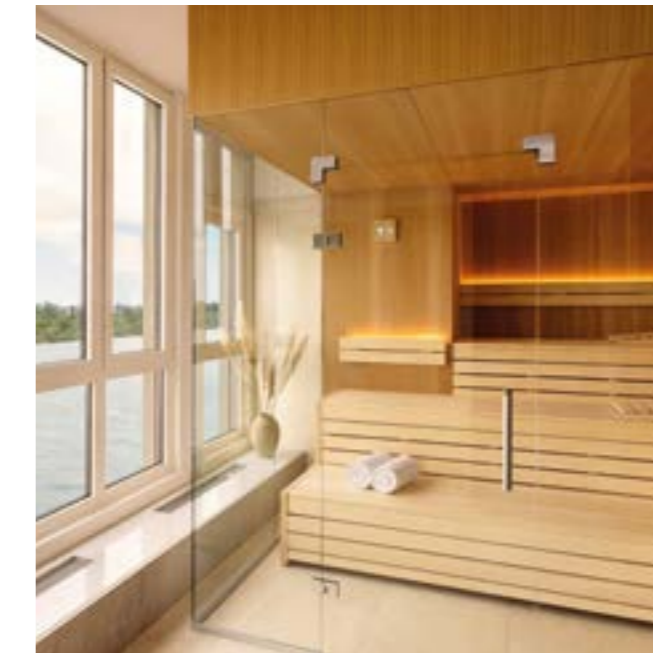

Abbruch & Demontage
Demolition & dismantling

Trockenbau
Drywalling

Badezimmer
Bathroom

Inneneinrichtung / Möbel
Interior fit-out / Furniture

Boden, Wand & Decke
Floor, wall & ceiling

Haus- & Elektrotechnik
Building & electrical service

Beleuchtung
Lighting

Textilausstattung
Fabrics