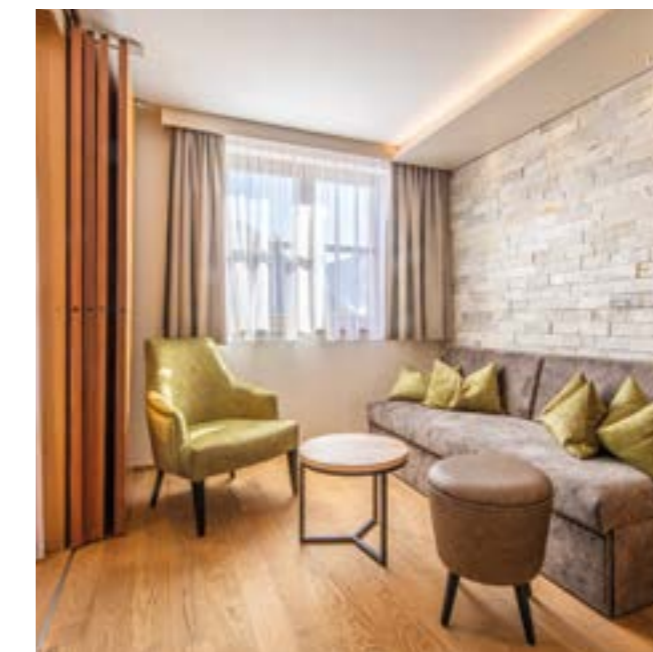

„ Bei der Konzeption des modern-alpinen Interieurs wurde großer Wert auf die Materialien gelegt. Die heimischen Werkstoffe Holz, Stein und Leder prägen die sinnliche Wirkung der Zimmer und Suiten und wurden gekonnt in Szene gesetzt. Auch die Funktionalität spielte bei der Renovierung des Familienhotels eine entscheidende Rolle. Speziell entwickelte Möbel lassen den Wickeltisch im Schrank verschwinden oder den Schreibtisch durch einen Handgriff in eine Minibar verwandeln.

Great importance was placed on the materials used in the design of the modern alpine interior. The homely materials of wood, stone and leather give the guest rooms and suites a sensual feel. Functionality was also an essential part of the renovation of the family hotel. Specially designed furniture allows the changing table to be tucked away in the cupboard and the desk to be transformed into a mini-bar at the flick of a wrist.

VOGLAUER Interior Designer